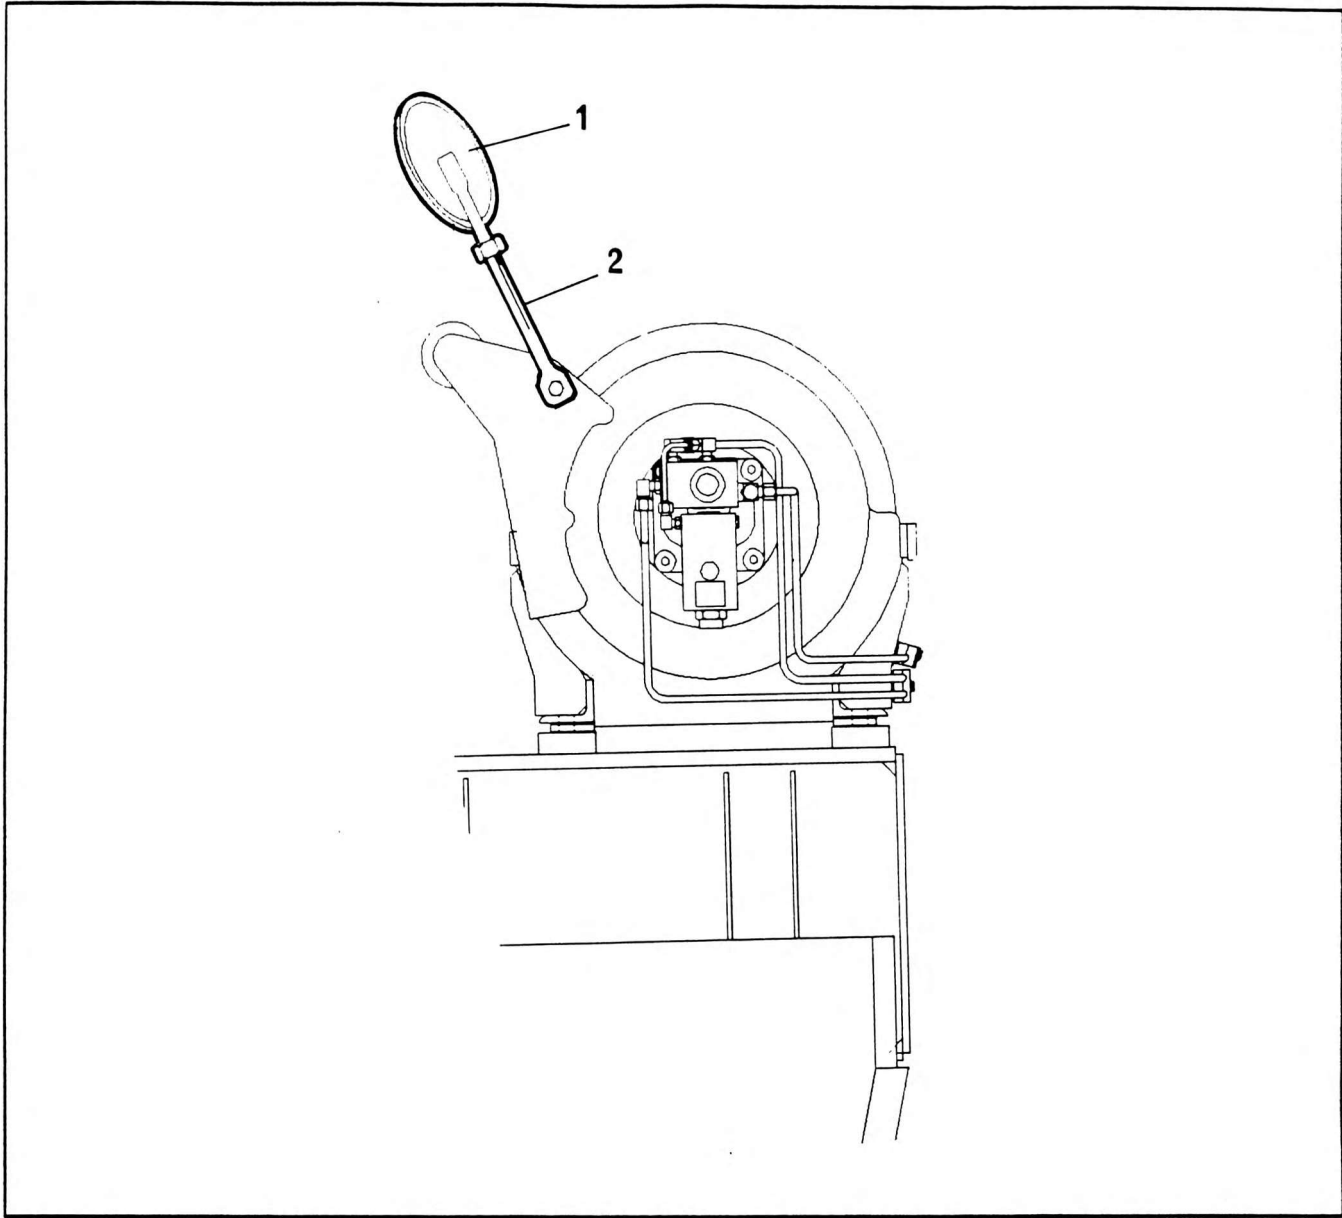

MIRROR INSTALL - HOIST

NO.	PART NO.	QTY.	DESCRIPTION	NO.	PART NO.	QTY.	DESCRIPTION
1	7-184-001014	1	Fender Arm Bracket				
2	7-628-000025	1	8" Convex Mirror				

6-628-990034  
Issue No. 00